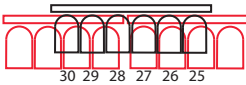

LIGHTPLOT HANDELSBEURS GHENT, BELGIUM 2017-2018

TRUSS -4 ACOUSTIC BACKDROP (BLACK) -3.00m

TRUSS -3 MOVIE SCREEN -2.6m

TRUSS -2 BACKDROP (BLACK) -1.7m

TRUSS-1 6.201 6.232 6.263 6.294 -1m

TRUSS 1 5.1 4.1 16 4.99 5.197 6 5.246 4.246 16 4.344 5.442 0.88m

TRUSS 2 20 5.50 4.50 5.99 4.148 4.197 5.344 4.295 5.393 23 1.80m

TRUSS 3 32 3.10m

TRUSS 4 7.45 5.148 5.295 7.133 4.45m

TRUSS 5 7.1 3.1 3.2 3.3 3.4 7.89 5.75m

STAGE

15.9M

Beamer

TRUSS 6 7.80m